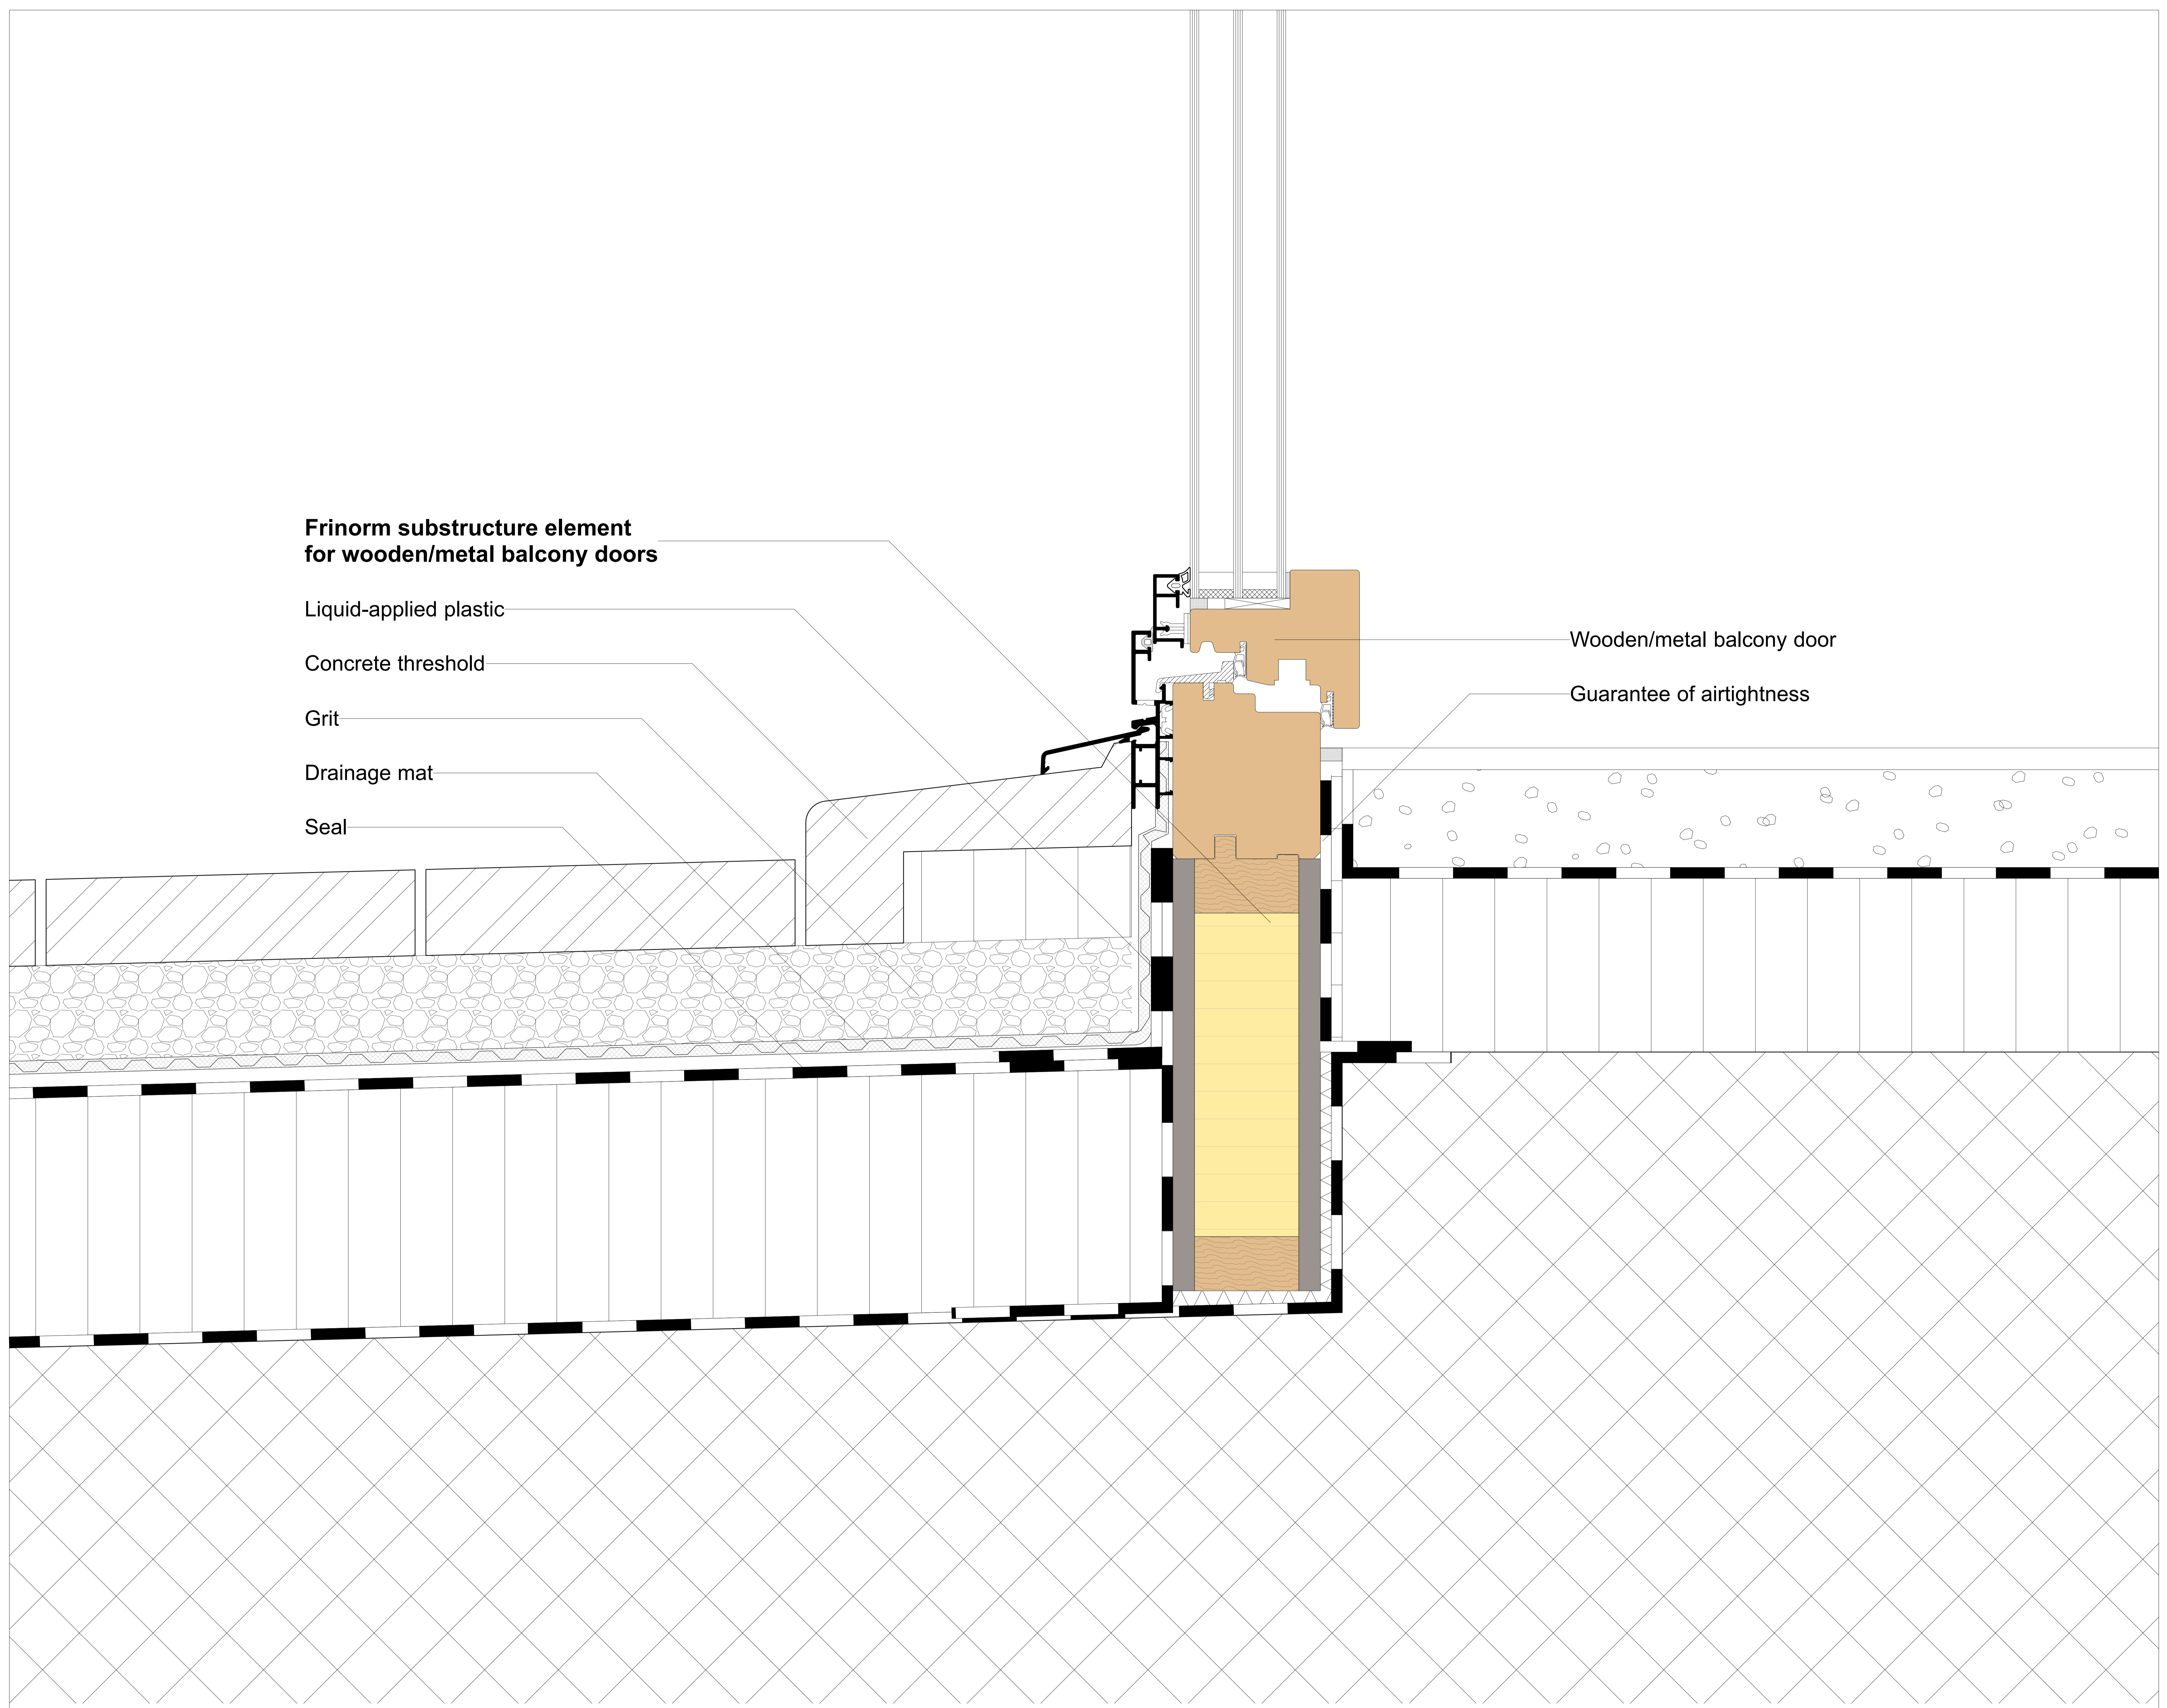

**Frinorm substructure element
for wooden/metal balcony doors**

Liquid-applied plastic

Concrete threshold

Grit

Drainage mat

Seal

Wooden/metal balcony door

Guarantee of airtightness

Threshold detail wooden/metal balcony door